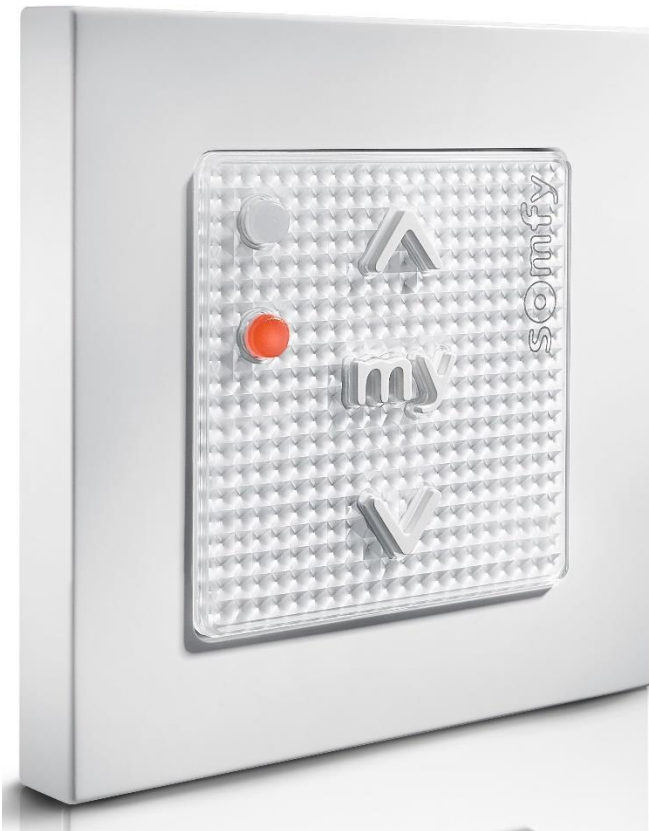

# Smooove Origin 2 RTS

## Enlarged Wall-Mounted Controls Offer With Multi-Channels Version

Ref: 1800223

## Description

The Smooove Origin 2 RTS offers multiple possibilities to control your applications. With 2 channels, you now have the opportunity to manage your applications by groups.

Thanks to its timeless design and the frame personalisation possibilities, the Smoove Origin 2 can perfectly fit all interior styles.

Designed to be in line with the rest of the Smoove range, you can have seamless consistency between all your wall-mounted controls.

The direct access to functionalities will allow you to select channels as you wish and combine your applications according to your daily needs.