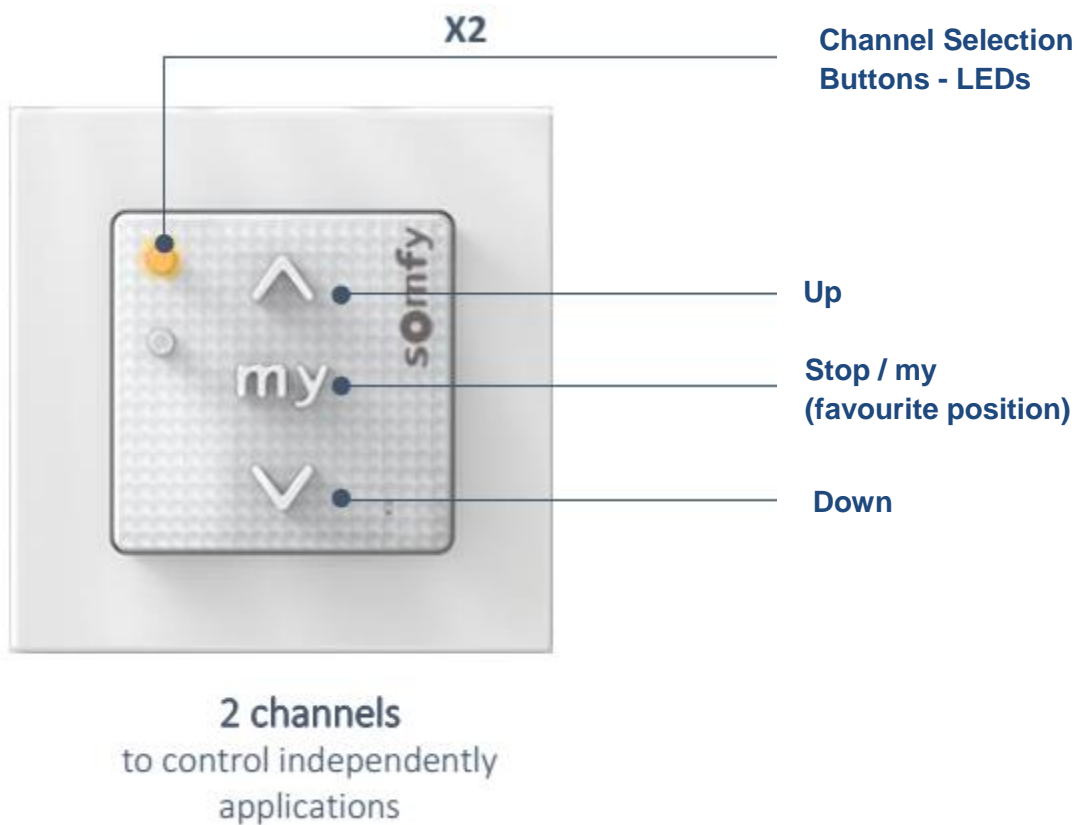

## Enlarged Wall-Mounted Controls Offer With Multi-Channels Version

Ref: 1800223

## Description

The Smooove Origin 2 RTS offers multiple possibilities to control your applications. With 2 channels, you now have the opportunity to manage your applications by groups.

Thanks to its timeless design and the frame personalisation possibilities, the Smoove Origin 2 can perfectly fit all interior styles.

Designed to be in line with the rest of the Smoove range, you can have seamless consistency between all your wall-mounted controls.

The direct access to functionalities will allow you to select channels as you wish and combine your applications according to your daily needs.