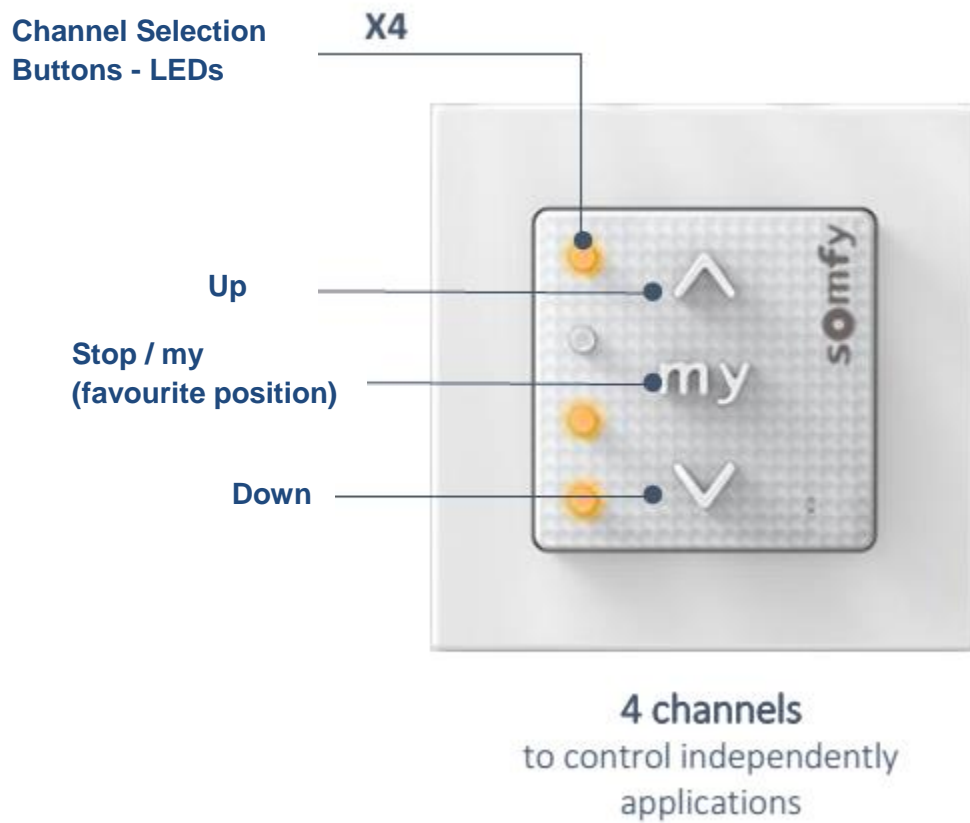

Designed to be in line with the rest of the Smoove range, you can have seamless consistency between all your wall-mounted controls.

The direct access to functionalities will allow you to select channels as you wish and combine your applications according to your daily needs.