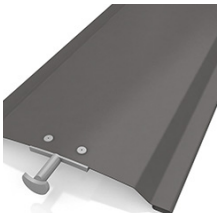

NATURE'S CHOICE SUNLUX®

External Venetian Blinds

C-80 Vental External Blind

DISCLAIMER:

Images below are for colour purposes only and are not an indication of the slat shape.

RAL-7012

www.blindsolutions.co.za

Blind Solutions®

Tel: +27 (11) 795 4200

Fax: +27 (11) 795 3223

sales@blindsolutions.co.za

Lower Level, Block G, Kimbult Industrial Park
Zeiss Road, Laser Park, Honeydew, 2170