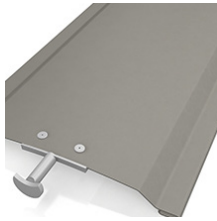

NATURE'S CHOICE SUNLUX®

External Venetian Blinds

C-80 Vental External Blind

DISCLAIMER:

Images below are for colour purposes only and are not an indication of the slat shape.

RAL-7039

www.blindsolutions.co.za

Blind Solutions®

Tel: +27 (11) 795 4200

Fax: +27 (11) 795 3223

sales@blindsolutions.co.za

Lower Level, Block G, Kimbult Industrial Park
Zeiss Road, Laser Park, Honeydew, 2170