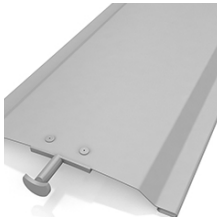

RAL-7038-130