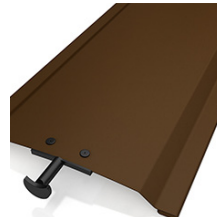

RAL-8028-071