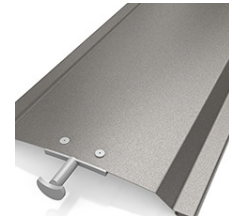

NATURE'S CHOICE SUNLUX®

External Venetian Blinds

T-80 External Blind

DISCLAIMER:

Images below are for colour purposes only and are not an indication of the slat shape.

RAL-2900

www.blindsolutions.co.za

Blind Solutions®

Tel: +27 (11) 795 4200

Fax: +27 (11) 795 3223

sales@blindsolutions.co.za

Lower Level, Block G, Kimbult Industrial Park
Zeiss Road, Laser Park, Honeydew, 2170