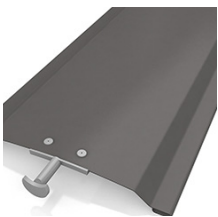

NATURE'S CHOICE SUNLUX®

External Venetian Blinds

T-80 External Blind

DISCLAIMER:

Images below are for colour purposes only and are not an indication of the slat shape.

RAL-7012

www.blindsolutions.co.za

Blind Solutions®

Tel: +27 (11) 795 4200

Fax: +27 (11) 795 3223

sales@blindsolutions.co.za

Lower Level, Block G, Kimbult Industrial Park
Zeiss Road, Laser Park, Honeydew, 2170