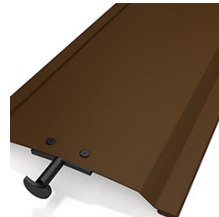

RAL-8028-071