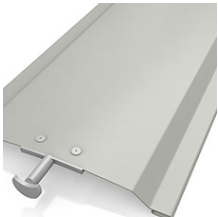

RAL-7035-904