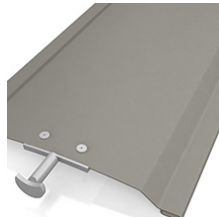

NATURE'S CHOICE SUNLUX®

External Venetian Blinds

T-80 External Blind

DISCLAIMER:

Images below are for colour purposes only and are not an indication of the slat shape.

RAL-7039

www.blindsolutions.co.za

Blind Solutions®

Tel: +27 (11) 795 4200

Fax: +27 (11) 795 3223

sales@blindsolutions.co.za

Lower Level, Block G, Kimbult Industrial Park
Zeiss Road, Laser Park, Honeydew, 2170